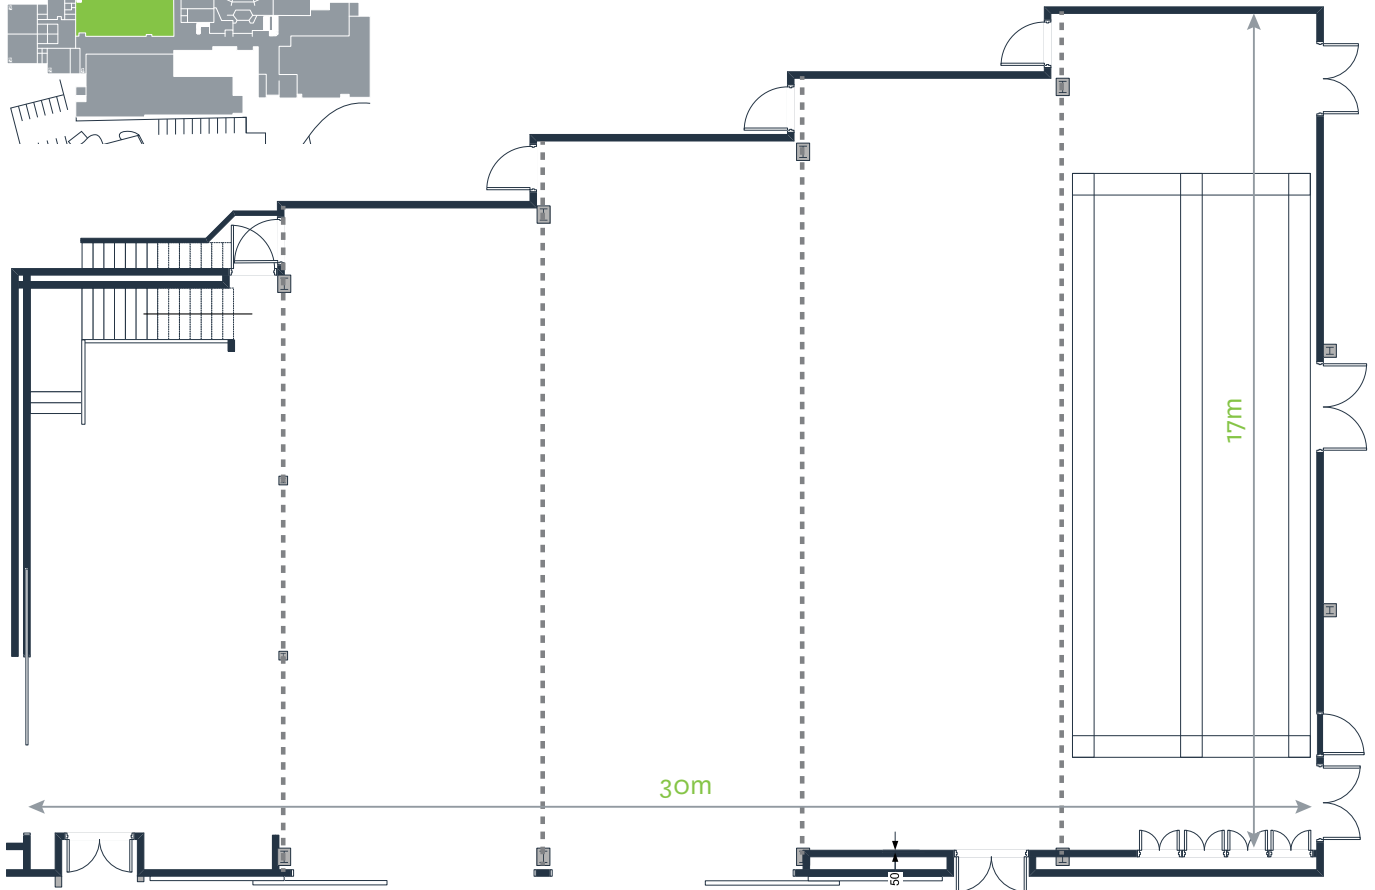

**FORUM
NORTH**
Entertainment Centre

Room layouts TE KOTAHITANGA

					
THEATRE	CABARET	CLASSROOM	U-SHAPE	BANQUET	COCKTAIL
450	300	300	100	300	500
