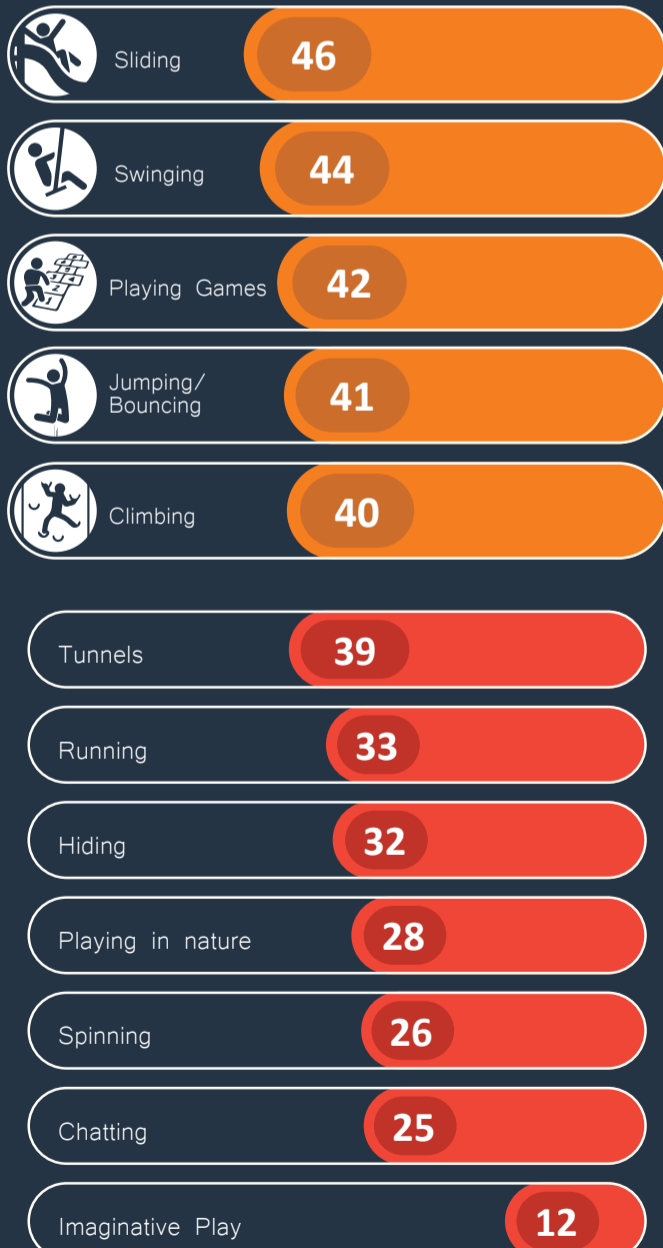

RAUMANGA VALLEY RESERVE SCHOOL SURVEY

Survey packs were developed and handed to the local schools of Raumanga (Horahora Primary School, Manaia View School, Raumanga Kindergarten and Te Kohanga Reo O Raumanga). We recieved 73 responses from the students. Here is a summary of your feedback.

YOUR AGE

YOUR TOP 5 ACTIVITIES THAT YOU WOULD LIKE TO DO IN THE NEW PLAYGROUND

WHAT YOUR PLAYGROUNDS LOOK LIKE

11 Years Old

10 Years Old

11 Years Old

9 Years Old