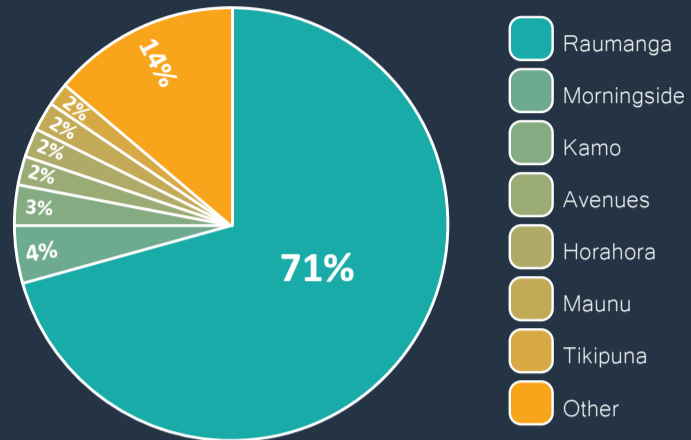

RAUMANGA VALLEY RESERVE PLAYGROUND ONLINE SURVEY

An on-line survey was developed and run by WDC - Have Your Say. This site was advertised on the WDC Facebook page. Local schools of Raumanga and the local roopu were notified to encourage them to respond. We recieved 241 responses. Here is a summary of your feedback.

YOUR AGE

YOUR AREA

HOW YOU CURRENTLY USE THE RESERVE

YOUR TOP 5 ACTIVITIES THAT YOU LIKE TO DO IN THE NEW PLAYGROUND

YOU WOULD ALSO LIKE TO SEE...

ON THE RESERVE

YOU WOULD ALSO LIKE TO SEE...

ON THE PLAYGROUND