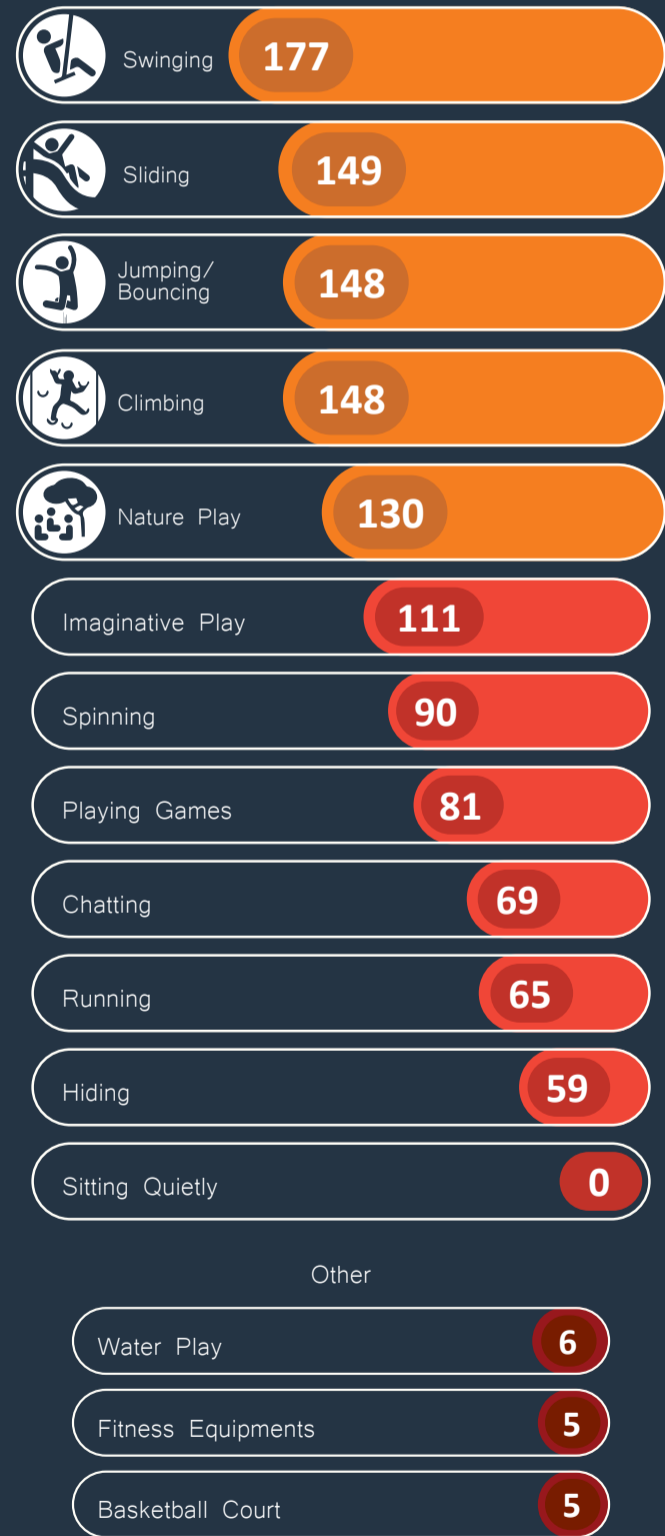

RAUMANGA VALLEY RESERVE PLAYGROUND ONLINE SURVEY

An on-line survey was developed and run by WDC - Have Your Say. This site was advertised on the WDC Facebook page. Local schools of Raumanga and the local roopu were notified to encourage them to respond. We recieved 241 responses. Here is a summary of your feedback.

YOUR AGE

YOUR AREA

HOW YOU CURRENTLY USE THE RESERVE

YOUR TOP 5 ACTIVITIES THAT YOU LIKE TO DO IN THE NEW PLAYGROUND

YOU WOULD ALSO LIKE TO SEE...

ON THE RESERVE

YOU WOULD ALSO LIKE TO SEE...

ON THE PLAYGROUND

YOU WOULD LIKE TO SEE THE PLAYGROUND CATER TO