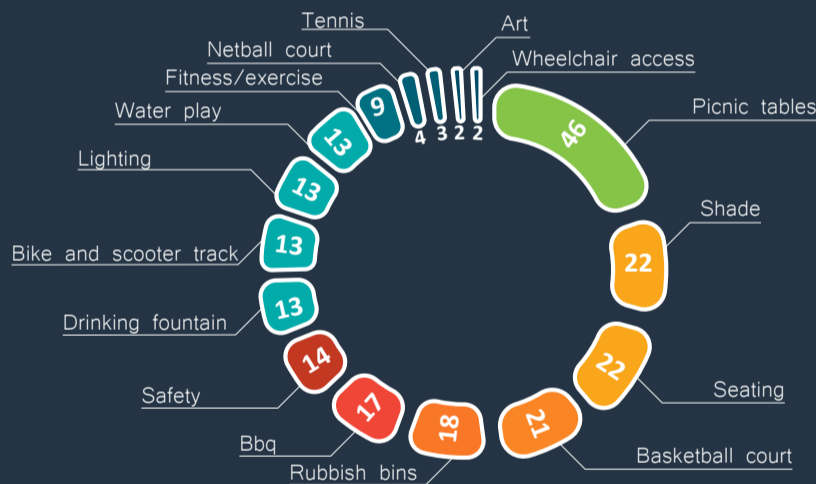

RAUMANGA VALLEY RESERVE PLAYGROUND ONLINE SURVEY

An on-line survey was developed and run by WDC - Have Your Say. This site was advertised on the WDC Facebook page. Local schools of Raumanga and the local roopu were notified to encourage them to respond. We recieved 241 responses. Here is a summary of your feedback.

YOUR AGE

YOUR AREA

HOW YOU CURRENTLY USE THE RESERVE

YOUR TOP 5 ACTIVITIES THAT YOU LIKE TO DO IN THE NEW PLAYGROUND

YOU WOULD ALSO LIKE TO SEE...

ON THE RESERVE

YOU WOULD ALSO LIKE TO SEE...

ON THE PLAYGROUND

YOU WOULD LIKE TO SEE THE PLAYGROUND CATER TO