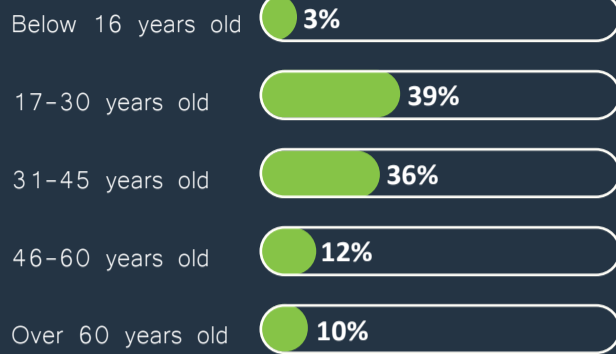

RAUMANGA VALLEY RESERVE PLAYGROUND ONLINE SURVEY

An on-line survey was developed and run by WDC - Have Your Say. This site was advertised on the WDC Facebook page. Local schools of Raumanga and the local roopu were notified to encourage them to respond. We recieved 241 responses. Here is a summary of your feedback.

YOUR AGE